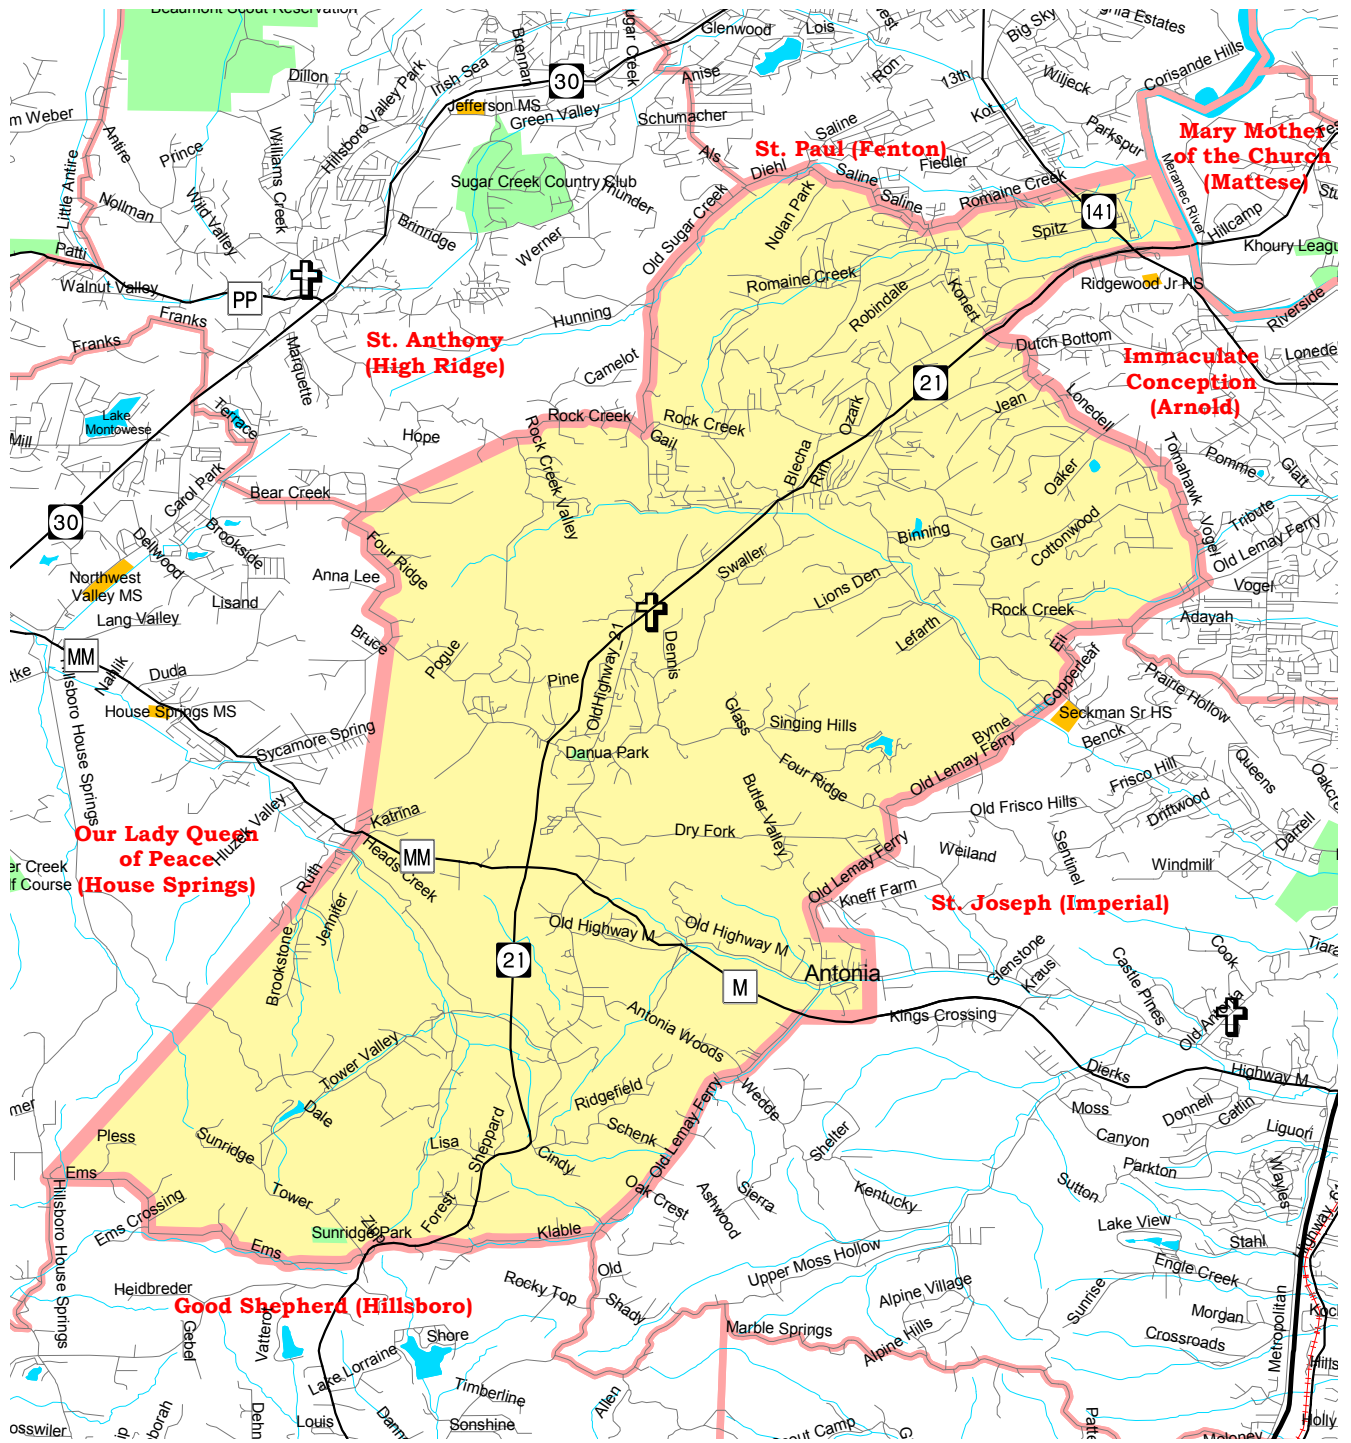

# St. John Lateran - Imperial Parish Map

- |   |                                 |  |                                    |
|---|---------------------------------|--|------------------------------------|
|  | Parish Boundaries               |  | Schools                            |
|  | County Boundaries               |  | Government, Industrial, Commercial |
|  | Small Rivers, Creeks, & Streams |  | Territorial Parish Church          |
|  | Railroad Tracks                 |  | Personal Parish Church             |
|  | Parks & Golf Courses            |  | Mission, Chapel, Oratory or Shrine |